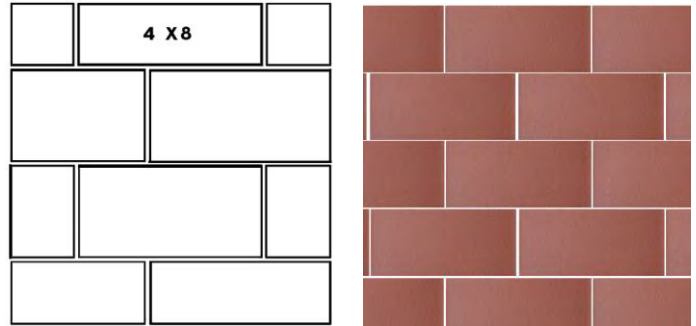

TILE

Staggered