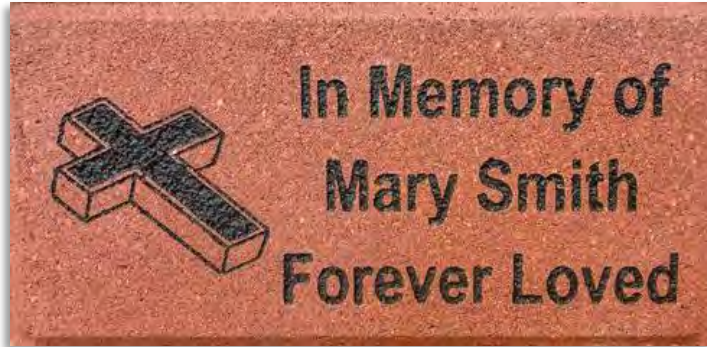

Replica Tiles

Replica tiles and bricks can be ordered along with your brick or tile purchase.

The replica tile is a 4" x 4" black granite tile with the same engraving including any clip art or logo that has been engraved on the larger brick or tile. A Replica Tile is an add-on to an existing order and can only be purchased in conjunction with a specific brick or tile. The replica tiles are a beautiful black granite tile with natural veining.

The price of the Replica Tile is $12.00 including tile, artwork and engraving must be purchased along with a regular sized brick or tile including the same wording and image.

We do not compromise when it comes to quality!