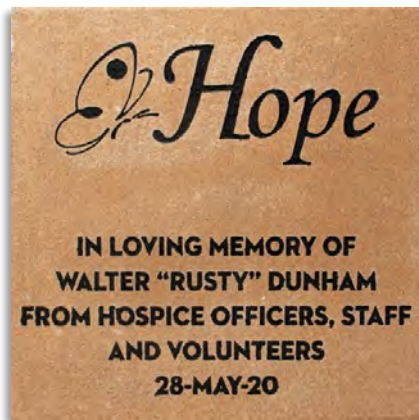

CHARACTERS AND SPACING

How many letters or characters can be engraved on a brick/tile?

How many lines can fit on a brick/tile?

Depending on the font, 18 to 20 spaces per line (including blank spaces and punctuation) is our standard for engraved bricks without clip art.

Below you will find our recommended number of spaces and lines.

Brick Size	Text Only	With Clip Art/Logo
4" x 8"	Up to 20 spaces, 3 lines	Up to 15 spaces, 3 lines
8" x 8"	Up to 20 spaces, 6 lines	Up to 20 spaces, 5 lines
12" x 12"	Up to 20 spaces, 8 lines	Up to 20 spaces, 7 lines
Tile Size	Text Only	With Clip Art/Logo
4" x 8"	Up to 20 spaces, 3 lines	Up to 15 spaces, 3 lines
8" x 8"	Up to 20 spaces, 6 lines	Up to 20 spaces, 5 lines
12" x 12"	Up to 20 spaces, 8 lines	Up to 20 spaces, 7 lines