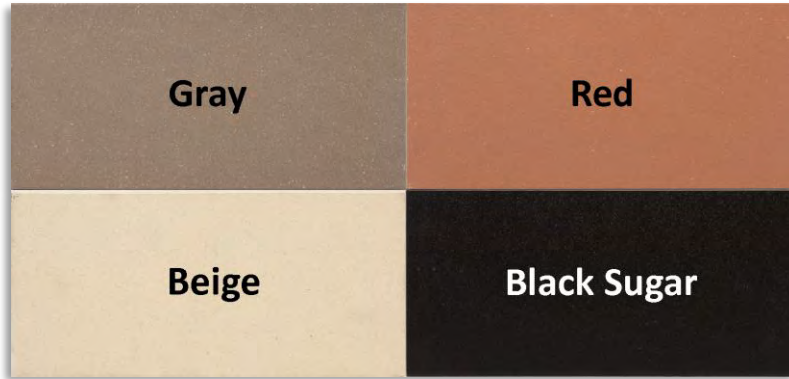

ENGRAVED TILE COLLECTION

Polar Engraving offers ceramic, black granite and quarry custom engraved tiles as an alternative or in addition to engraved bricks. They can be placed on vertical recognition walls located indoors or outdoors. The personalized engraved tiles are 3/8 to 1/2-inch-thick on average, which makes them much lighter than the usual 2 3/8-inch bricks.

Quarry & Black Sugar

COLOR	AVAILABLE SIZES		
Gray	4" x 8"	8" x 8"	
Red	4" x 8"	8" x 8"	12" x 12"
Beige	4" x 8"	8" x 8"	
Black Sugar	4" x 8"	8" x 8"