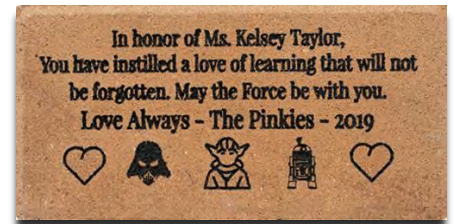

OUR TECHNIQUE

- Our hybrid engraving technique is a combination of laser engraving and sandblasting. Thanks to this process, we can engrave **both clay and concrete brick pavers for the same price.**
- Please note that most other companies cannot engrave concrete or charge more for this option. Concrete is a harder and more durable material, making it more difficult to engrave.
- The paint used for our bricks and tiles is the same used on tombstones, so it is extremely durable.
- We can also engrave complicated logos, clip art, and personal artwork with **no additional fees** for set up or engraving, it is still just \$6 per engraving.