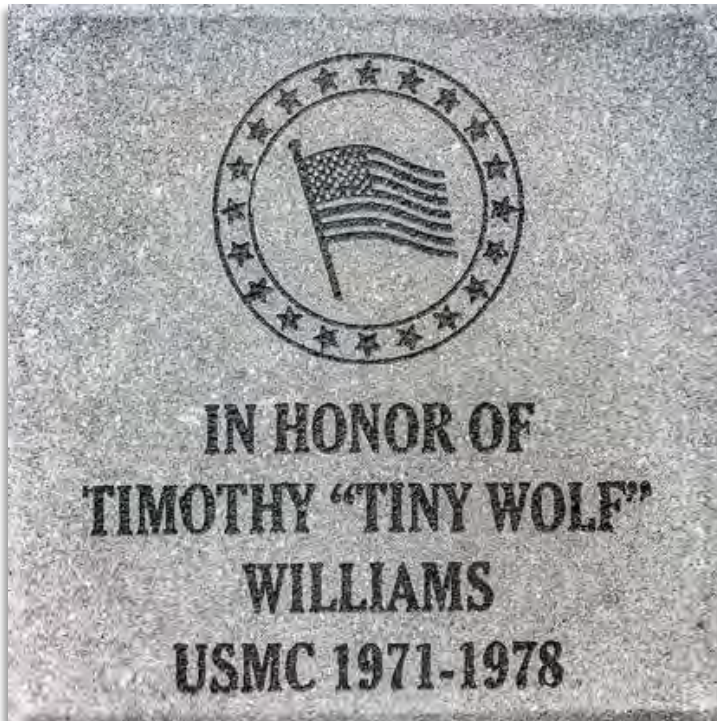

Replica Tiles

Replica tiles and bricks can be ordered along with your brick or tile purchase.

The replica tile is a 4" x 4" black granite tile with the same engraving including any clip art or logo that has been engraved on the larger brick or tile. A Replica Tile is an add-on to an existing order and can only be purchased in conjunction with a specific brick or tile. The replica tiles are a beautiful black granite tile with natural veining.

The price of the Replica Tile is $12.00 including tile, artwork and engraving must be purchased along with a regular sized brick or tile including the same wording and image.

We do not compromise when it comes to quality!