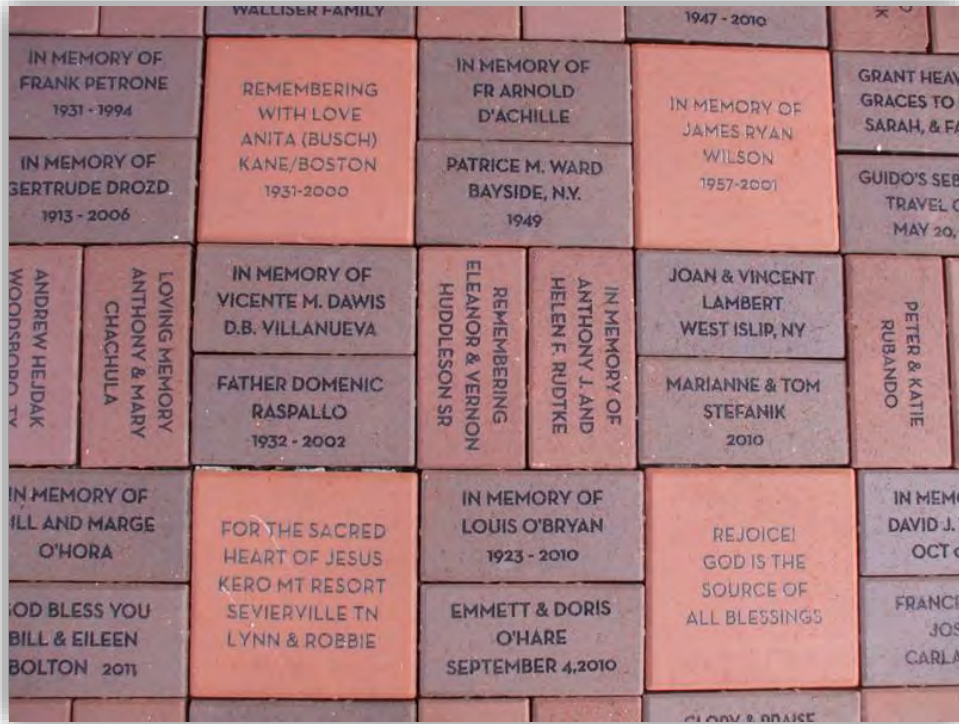

PICTURES OF PROJECTS